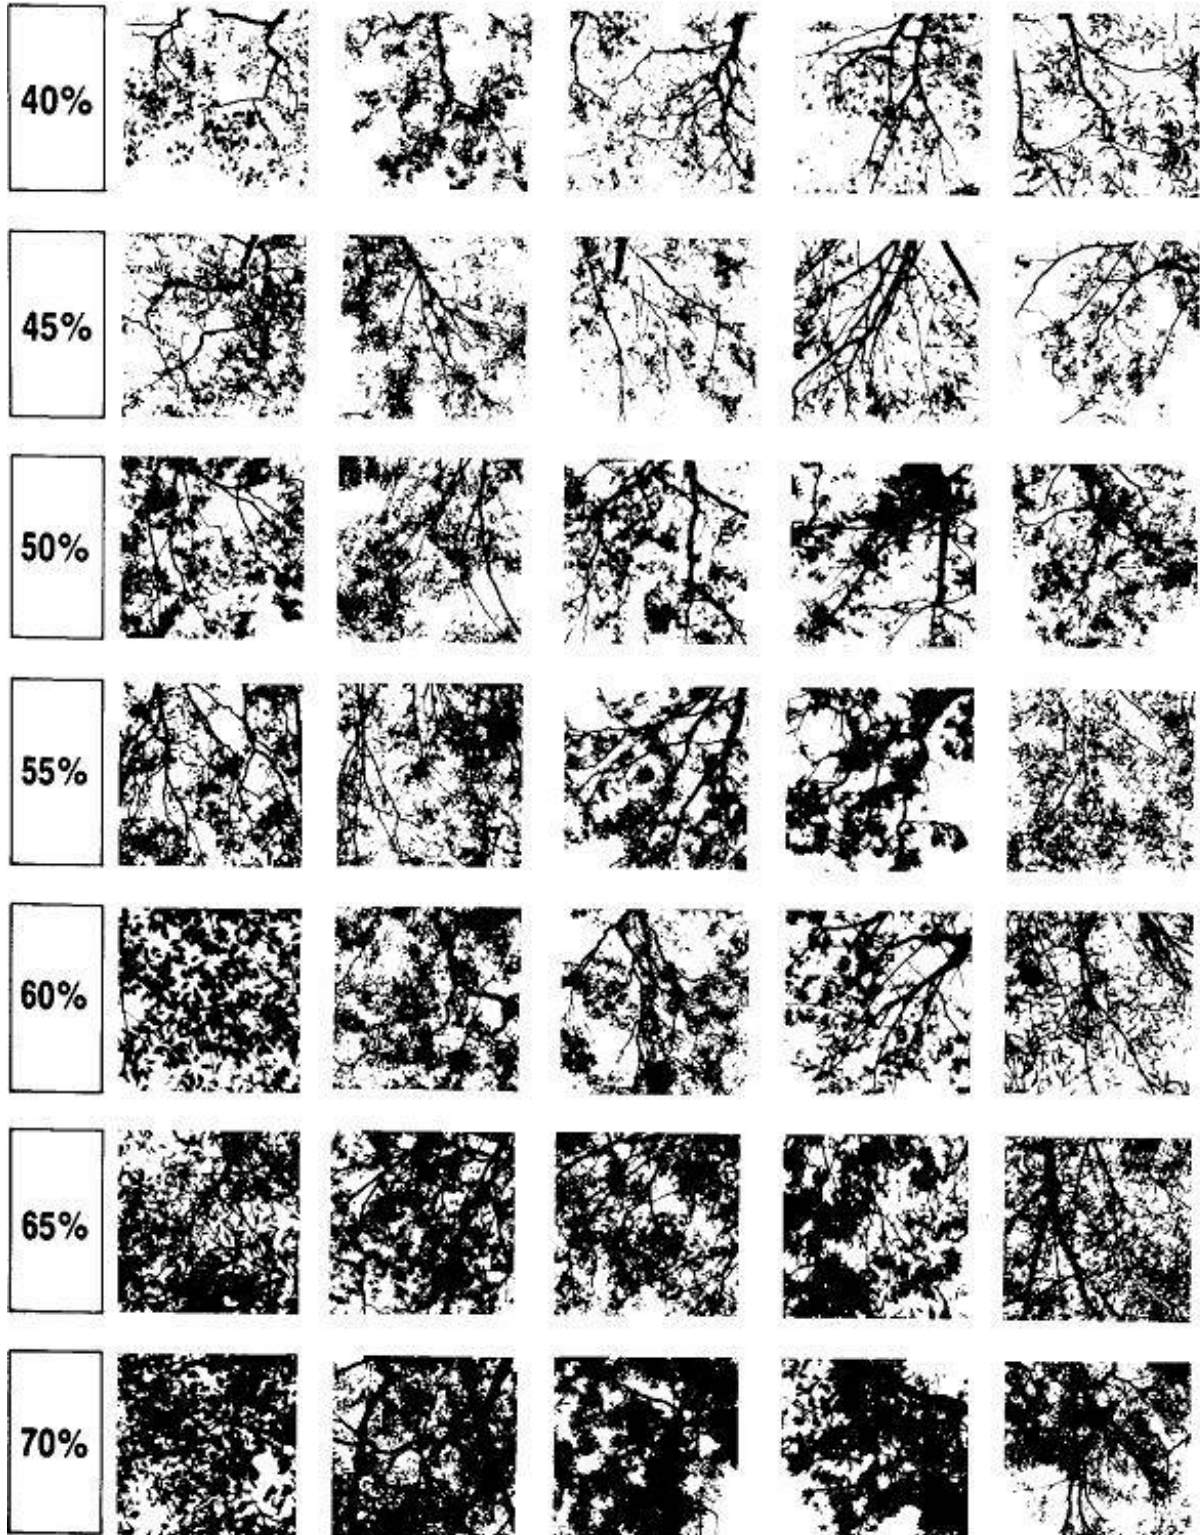

Appendix 1

Reference photographs of canopy cover

Source: Walker and Hopkins (1990). Note: canopy cover in rainforest may often exceed 70%.